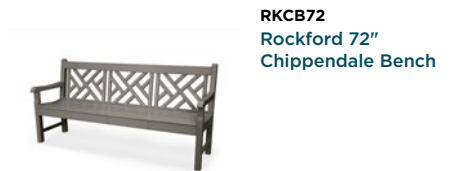

RKCB72
Rockford 72"
Chippendale Bench

d 24" w 72" h 35.25" | 104 lbs